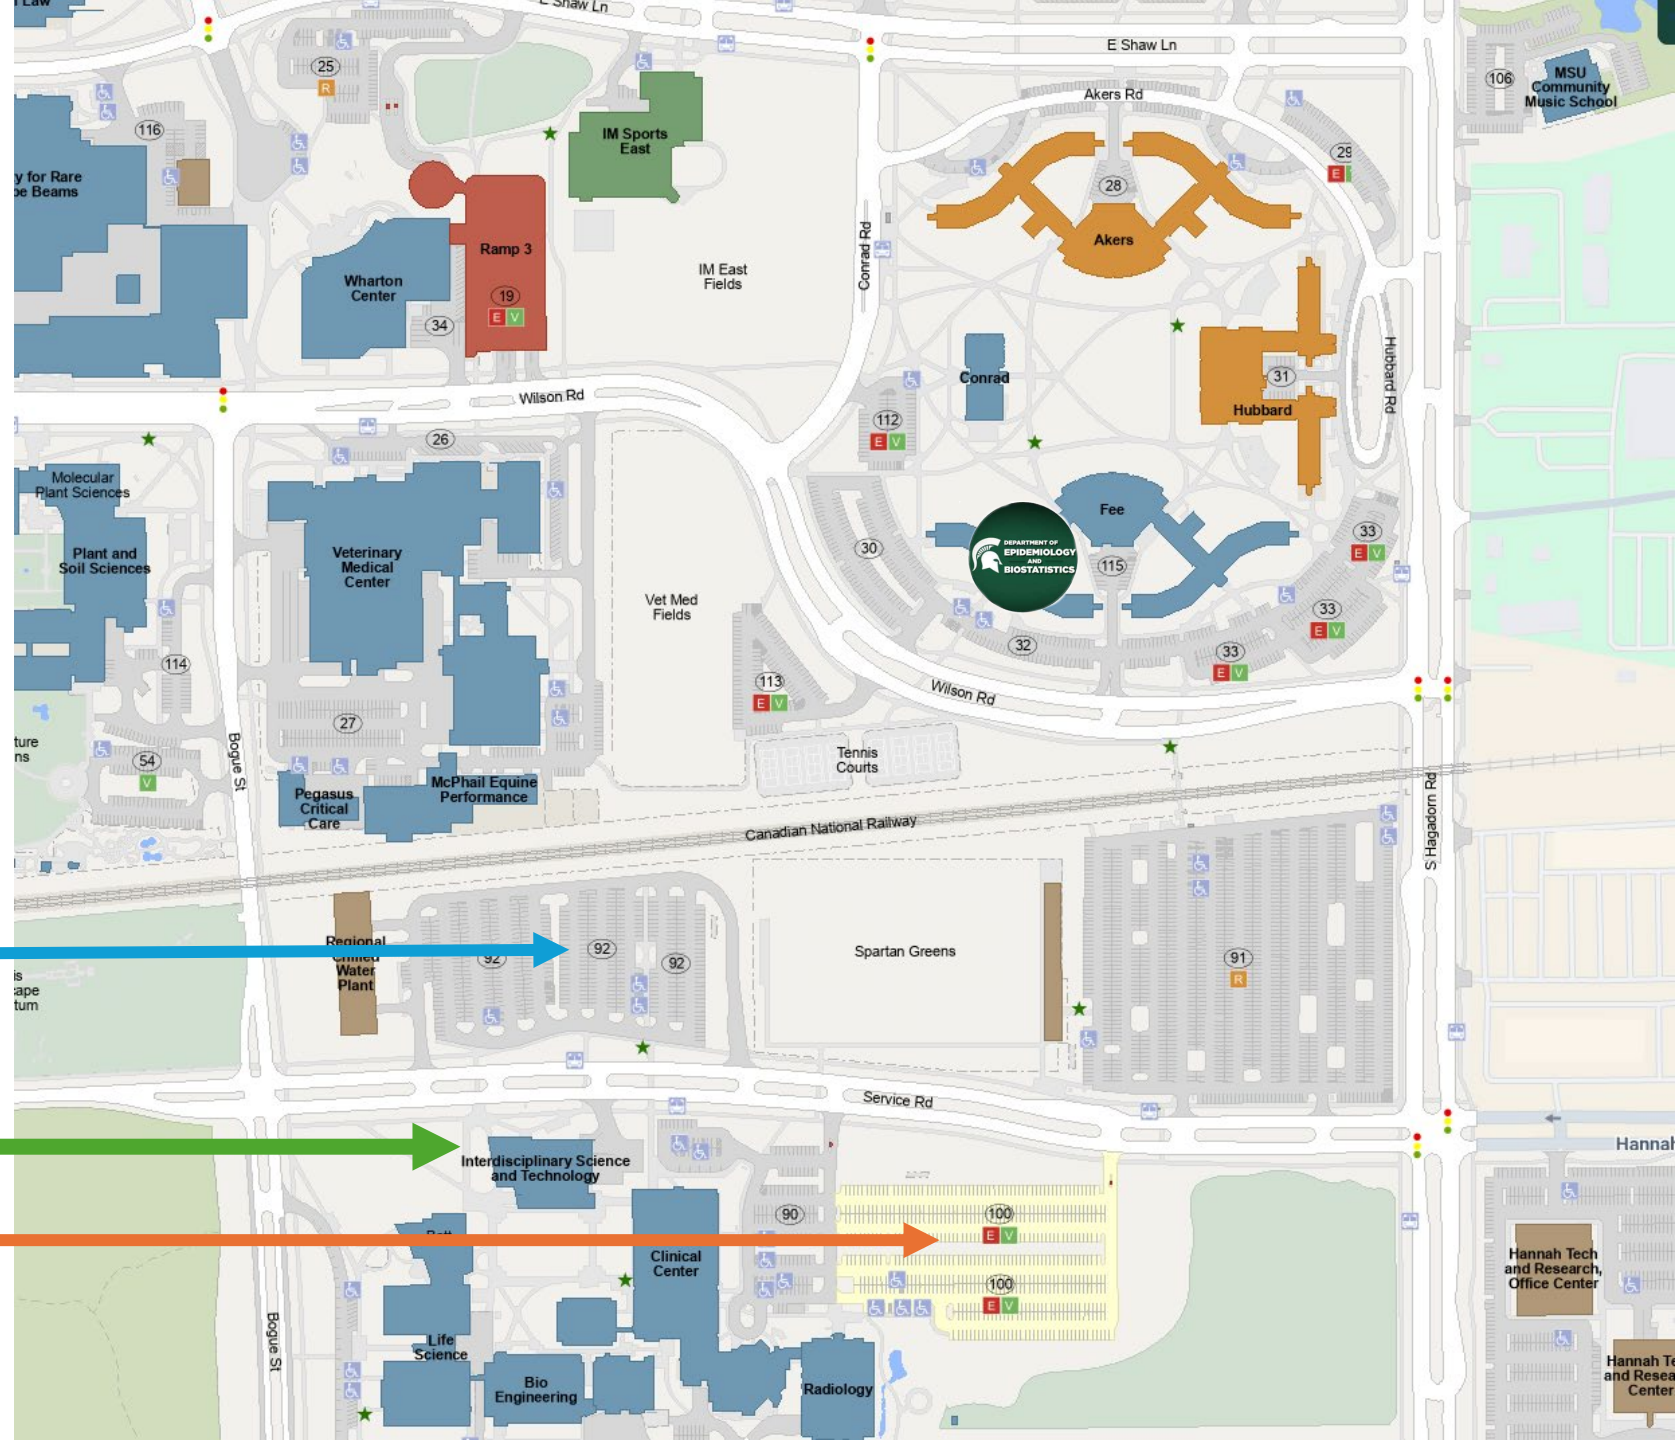

# ISTB

(Interdisciplinary Science and Technology Building)  
Michigan State University  
766 Service Road Room 1404  
East Lansing, MI 48824

**LOT 92 - PARKING FOR THOSE WITH AN MSU PARKING PERMIT**

# ISTB

**LOT 100 - FOR THOSE WITHOUT AN MSU PARKING PERMIT – PAYBYPLATE/HOUR**

Spartan Greens

**PARKING FOR THOSE WITH AN MSU PARKING PERMIT**

**PARKING FOR THOSE WITHOUT AN MSU PARKING PERMIT – PAY BY PLATE/HOUR**

Interdisciplinary Science and Technology

**ISTB**

Bott

Clinical Center

Life Science

Service Rd

BCCB

90

92

92

100

100