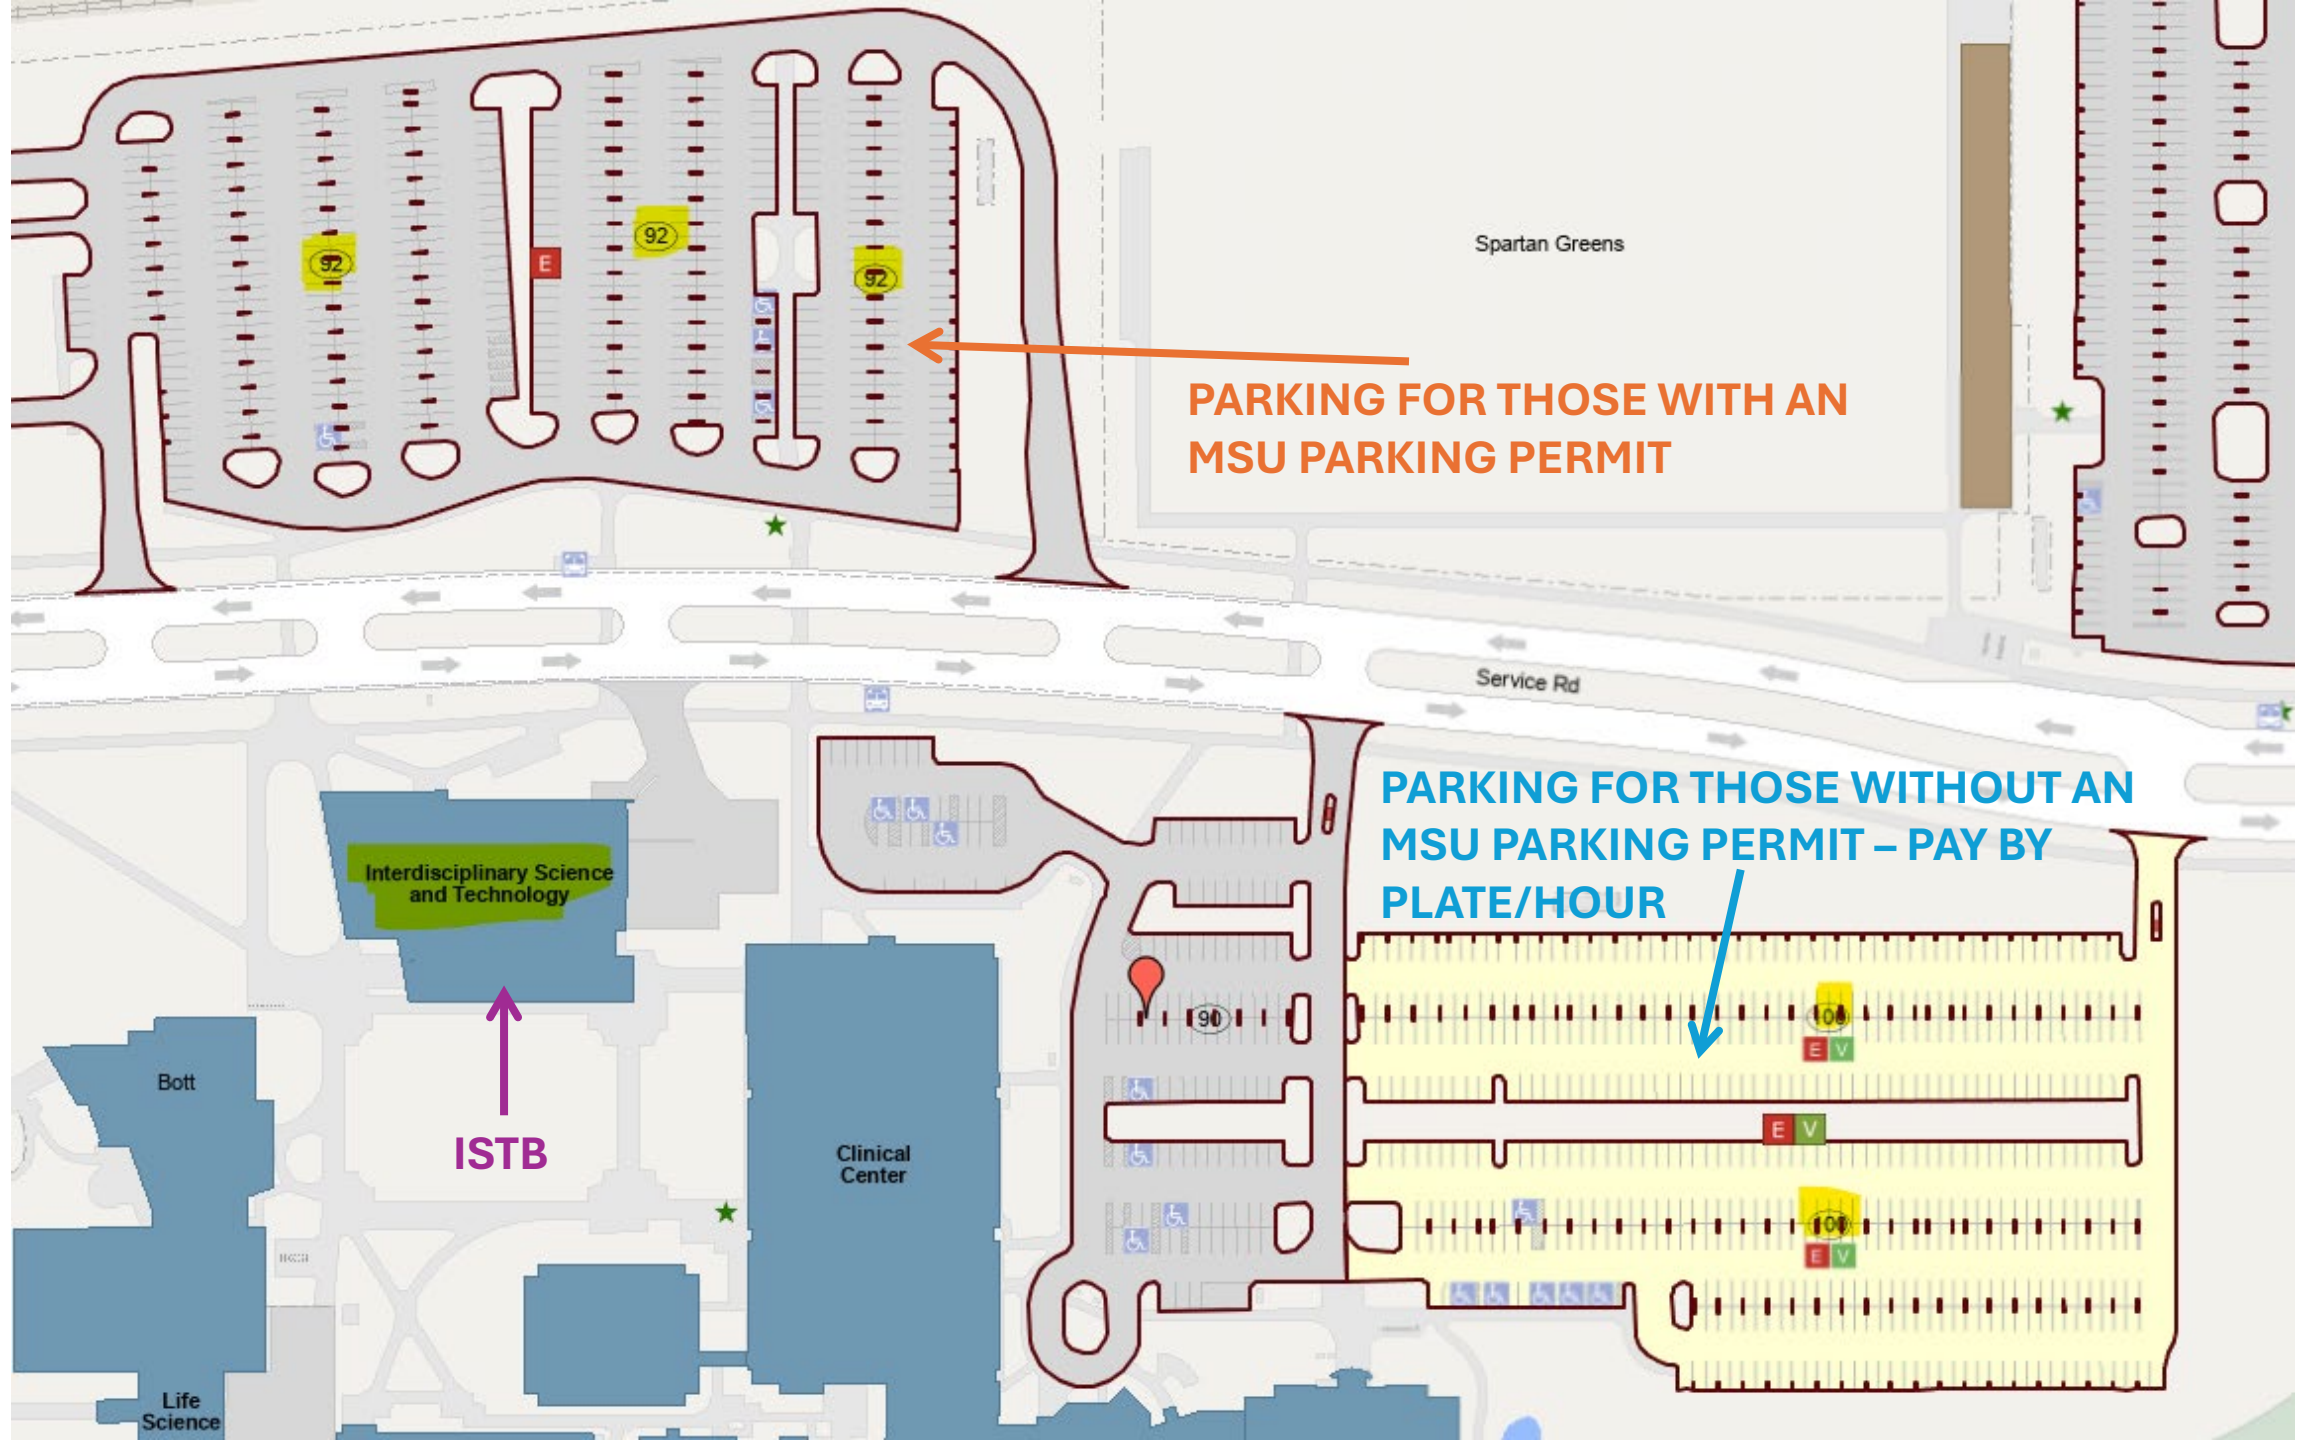

# ISTB

(Interdisciplinary Science and Technology Building)  
Michigan State University  
766 Service Road Room 1404  
East Lansing, MI 48824

**LOT 92 - PARKING FOR THOSE WITH AN MSU PARKING PERMIT**

# ISTB

**LOT 100 - FOR THOSE WITHOUT AN MSU PARKING PERMIT – PAYBYPLATE/HOUR**

Spartan Greens

**PARKING FOR THOSE WITH AN MSU PARKING PERMIT**

**PARKING FOR THOSE WITHOUT AN MSU PARKING PERMIT – PAY BY PLATE/HOUR**

Interdisciplinary Science and Technology

**ISTB**

Bott

Clinical Center

Life Science

Service Rd

BCCB

90

92

92

100

100